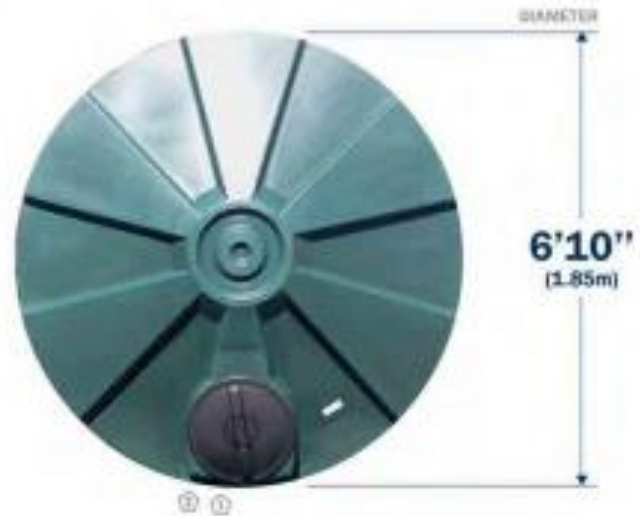

TOP VIEW

MANWAY VENTED COVER

Material: Polypropylene
Color: Black
Dimension: 16" Threaded

SIDE VIEW

TANK

Material: Polyethylene
Ribs: 6

OVERFLOW

Type: 2" Bulkhead
Height: Ⓢ 64"
Ⓢ 5"

Vented Manway

Bulkhead Fitting

FEATURES